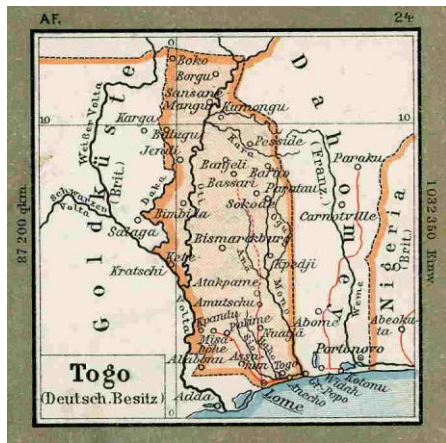

# Germany Togo

Area: 35,000 square miles

Population: 1,000,000 c. 1913

Location: German protectorate on the  
western coast of Africa.

Capital: Lome

Standard Coin: 1 Mark = 100 Pfennig

Philatelic history:

1888-1901: German stamps used in the  
protectorate.

Jun 1897: German stamps overprinted  
"Togo".

Nov 1900: Kaiser's yacht series placed  
on sale in the protectorate.

Sept 1914: French and British forces  
overprint stamps of Togo  
"TOGO/Anglo-French/  
Occupation".

### TOGO

Unwatermarked  
1897

1900

Watermarked Lozenges  
1909-14