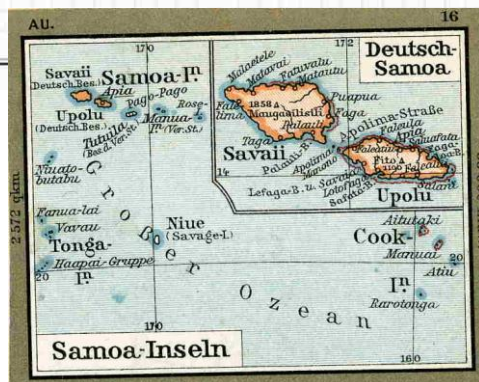

Germany Samoa

Area: 1133 square miles

Population: 85,400 c. 1853

Capital: Apia

Location: Island group near New Zealand

Standard Coin: 1 Mark = 100 Pfennig

Philatelic history:

1877-1900: Stamps of the Kingdom of Samoa

Apr., 1900: German stamps overprinted

Dec., 1900: Kaiser's yacht series placed on sale in the protectorate.

Sept. 3, 1914: New Zealand occupation forces overprint Samoan stamps "G. R. I." (Georgus Rex Imperator)